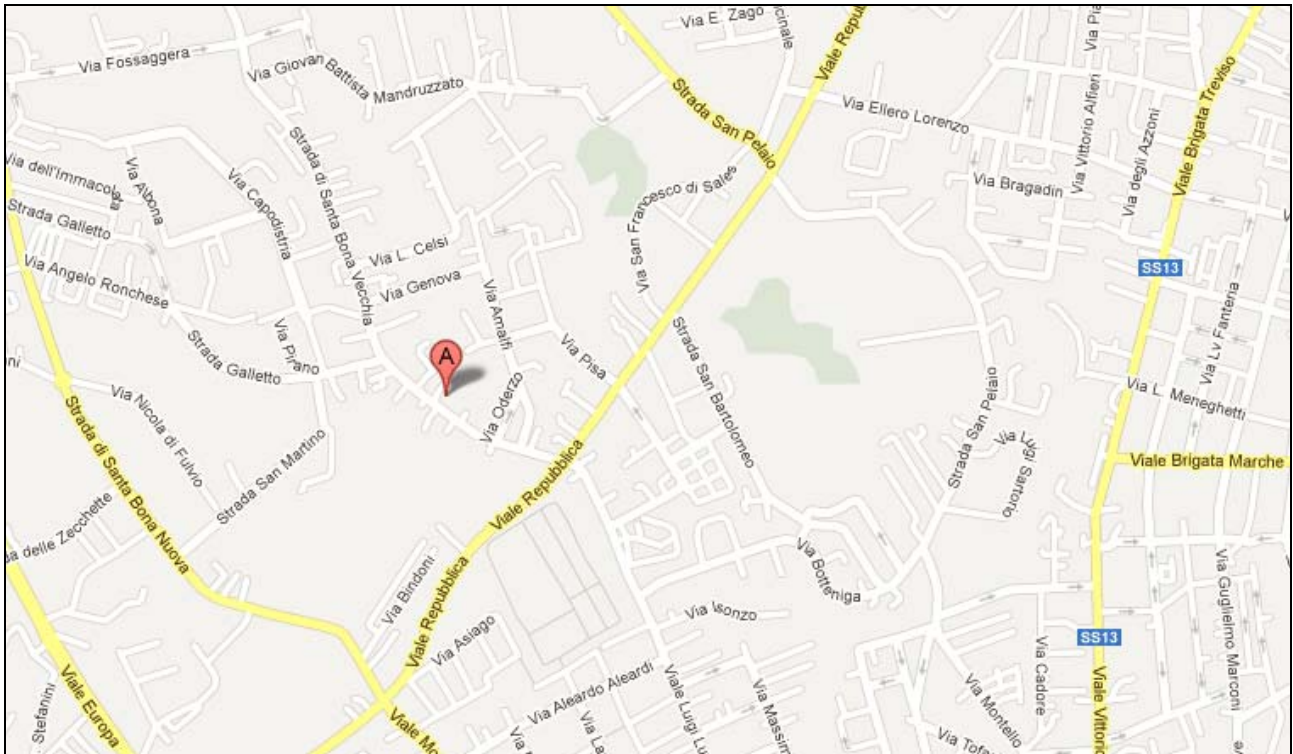

CA' DEL GALLETTO

hotel ★★★★★

Centro Congressi

TREVISSO

How to reach us:

From Treviso Canova airport

If you hire a car at Canova airport:

On leaving the airport, turn right, then continue straight on. At the roundabout, take the "Treviso centro" exit and follow the indications for "Belluno-Conegliano".

After 1 km, continue following the indications for Belluno-Conegliano, then in Viale della Repubblica, at the second traffic lights, you will see our sign on the left.

Welcome to the "Ca' del Galletto"

Arriving by car:

From the A27 motorway, direction Belluno, take the Treviso Nord exit.

Turn immediately right following the indications for Treviso. After two underpasses, turn right along the Pontebbana highway in the direction of Treviso.

After 500 m, at the roundabout take the first exit on the right, following the indications for Feltre, Padova, Aeroporto.

At the fourth traffic lights on the right, you will see our sign.

You've arrived at the Ca' del Galletto